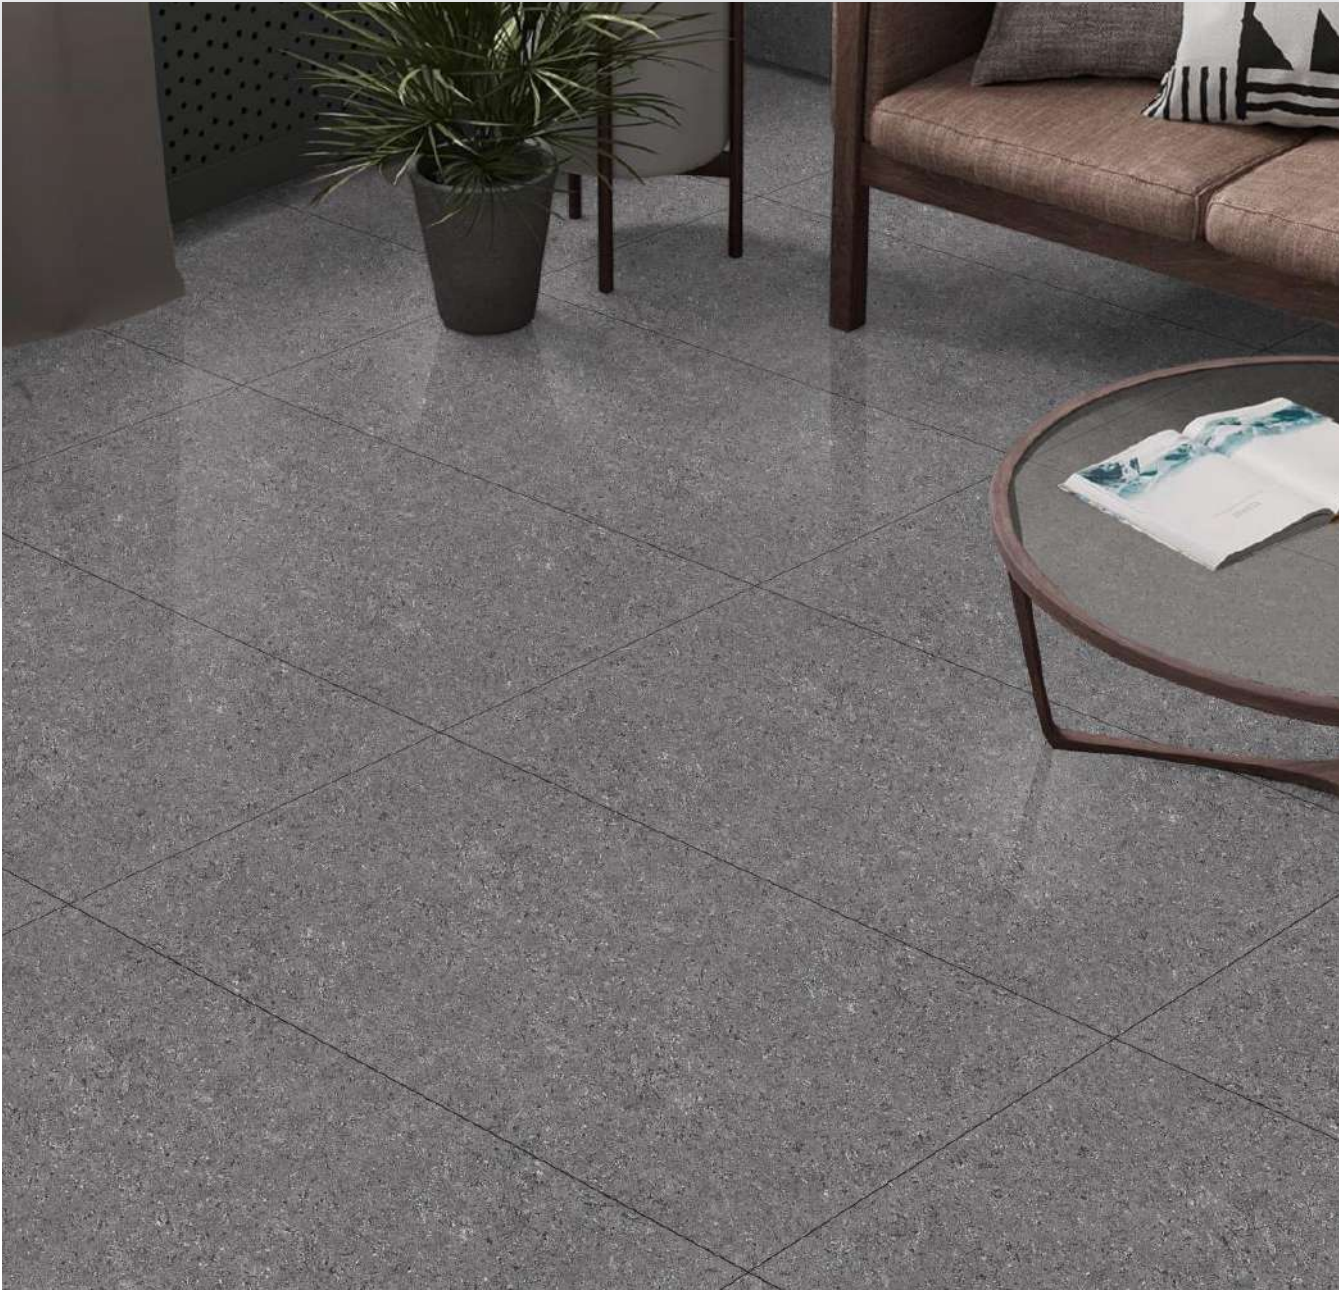

Granite
Look

Giallo Grey
Glossy 600x1200mm

Tuba Bianco
Glossy 600x1200mm

Granite
Look

Tuba Bonewhite

Glossy

600x1200mm

Tuba Butterscotch
Glossy 600x1200mm