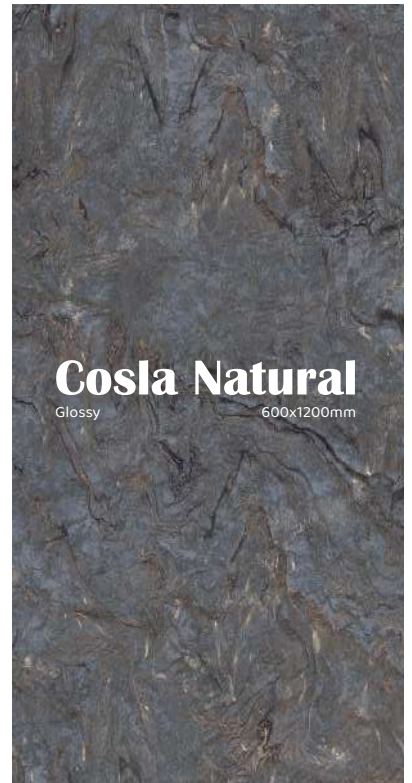

600x1200mm

Granite
Look

Cosla Grey

Glossy

600x1200mm

Granite
Look

Cosla Natural

Glossy