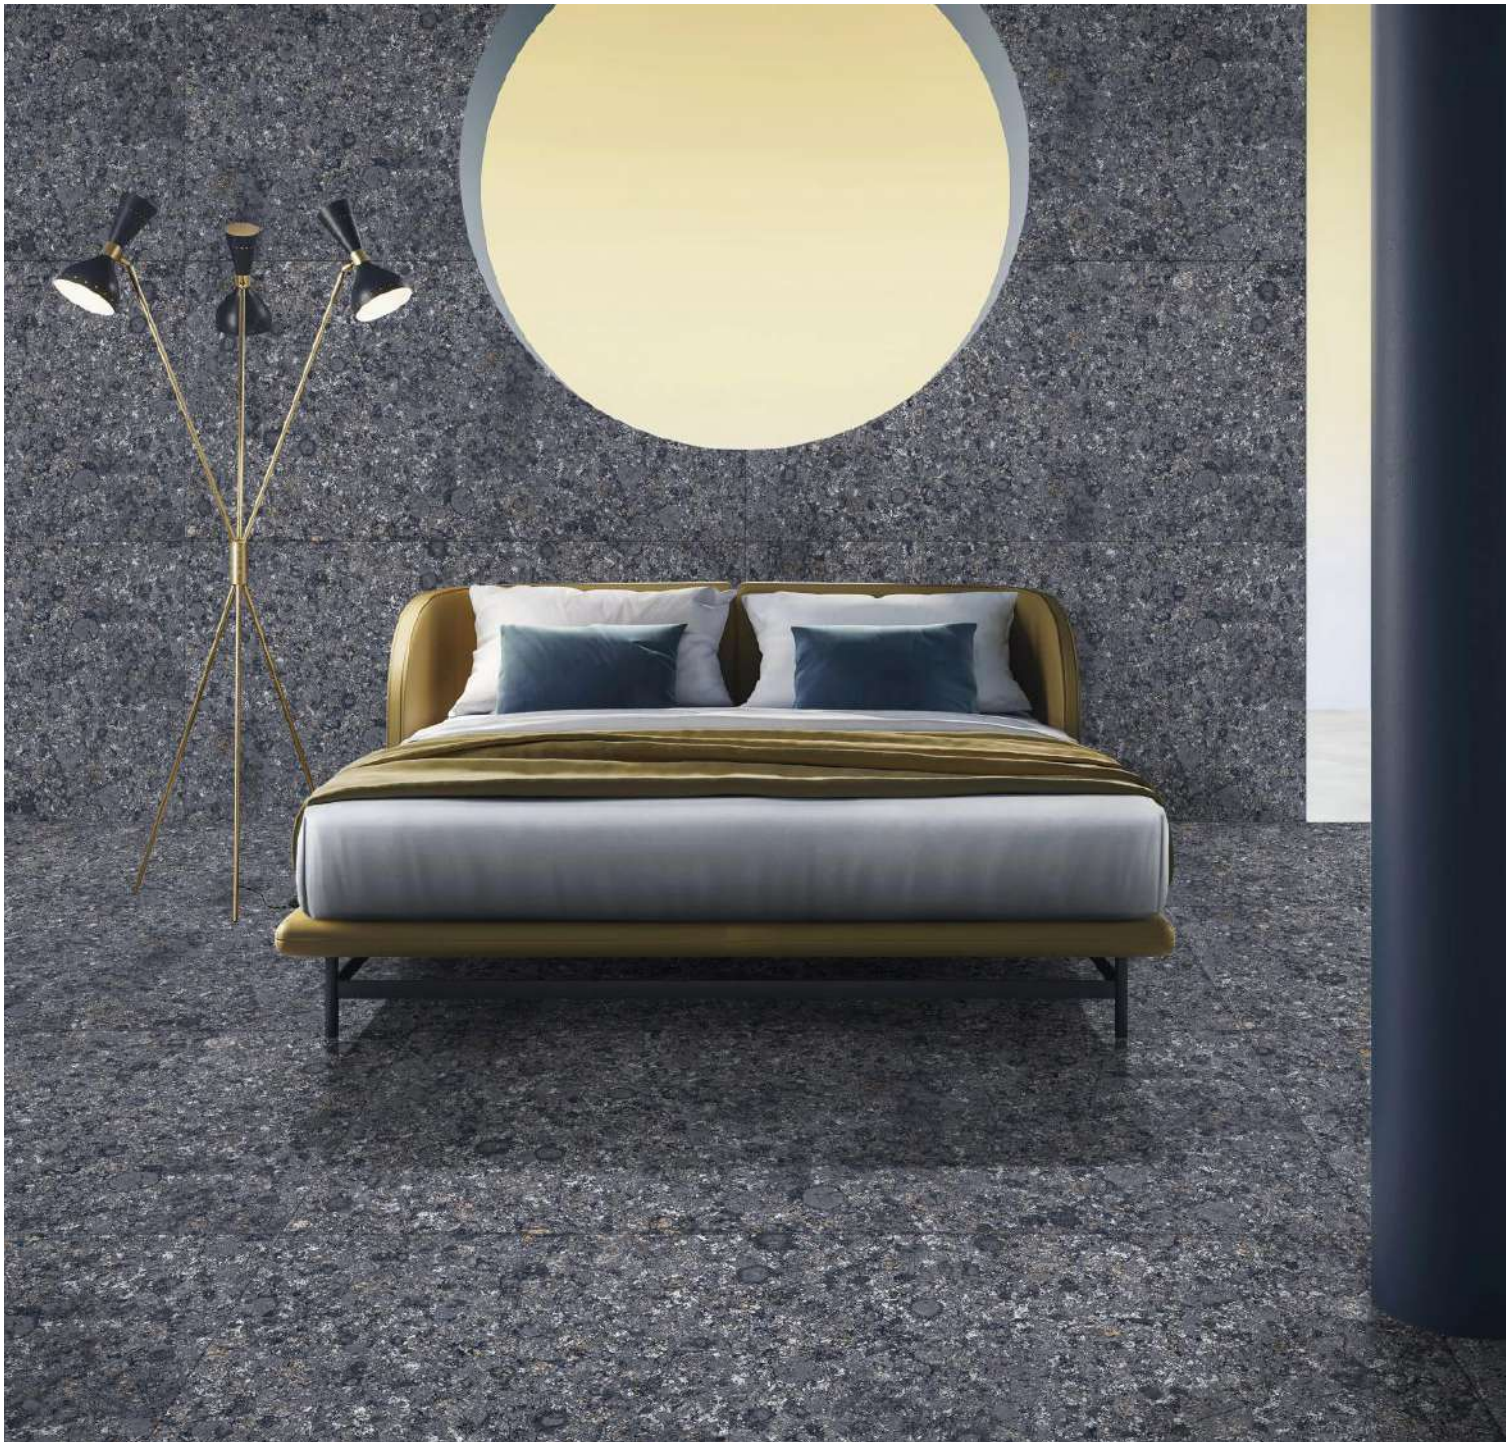

600x1200mm

Granite
Look

Arcota Blue

Glossy

600x1200mm

Granite
Look

Granite
Look

Arcota Black

Glossy

600x1200mm

Arcota Grey

Glossy

600x1200mm

Granite
Look

Simco Coffee

Glossy