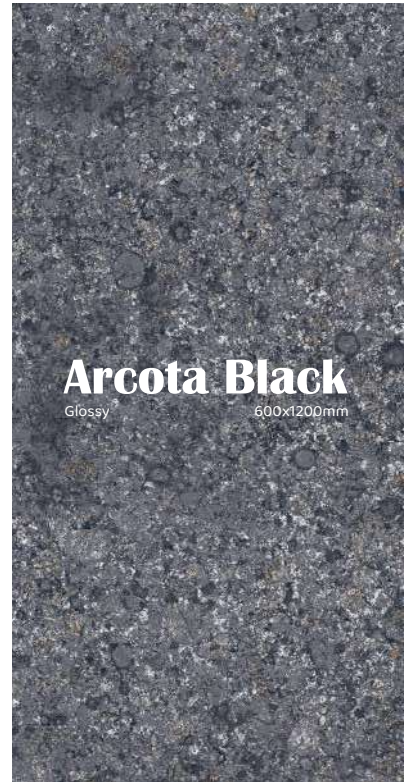

600x1200mm

Granite
Look

Arcota Blue

Glossy

600x1200mm

Granite
Look

Granite
Look

Arcota Black